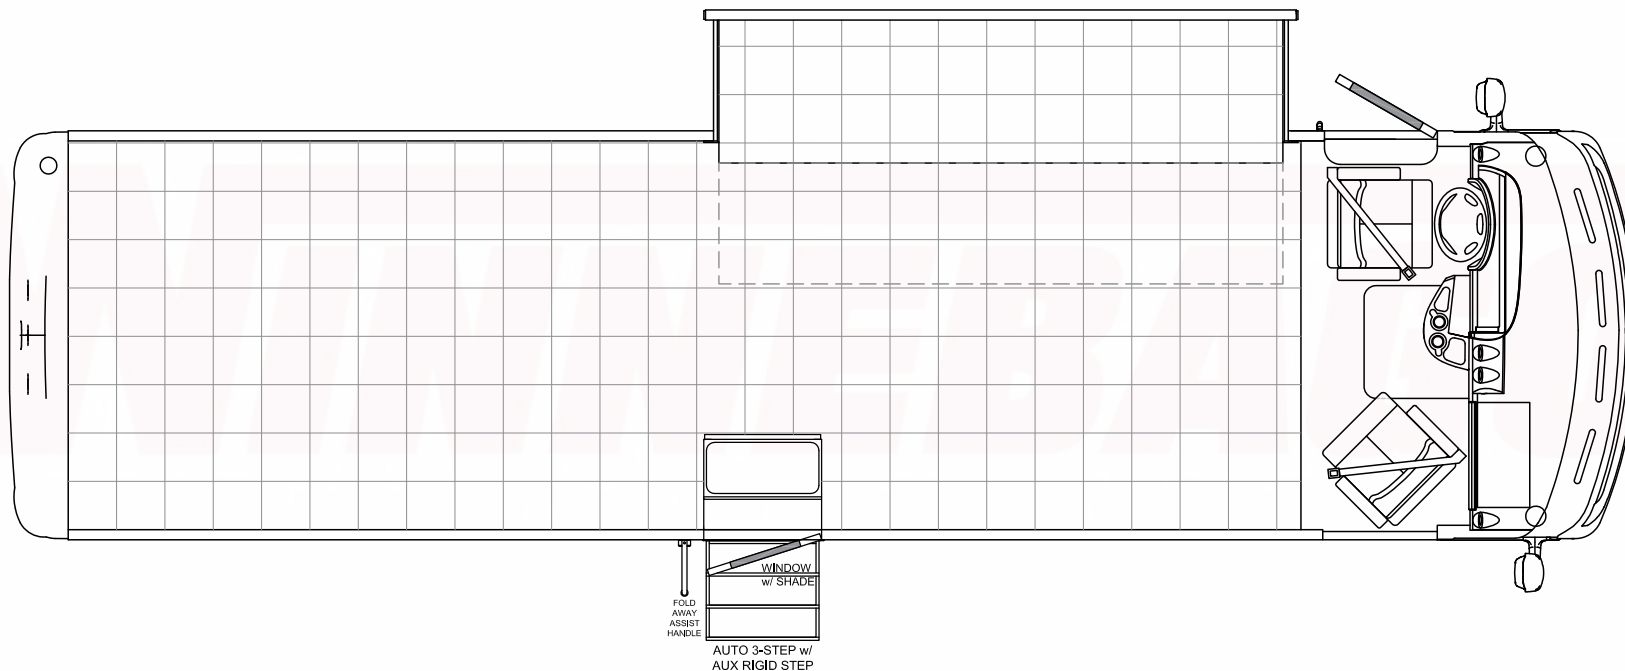

J33S LH SLIDEOUT

605 W. Crystal Lake Rd • Forest City, IA 50436 • Toll Free: (800) 492-9135 • Phone: (641) 585-6261 • Fax: (641) 585-6682 • Email: SV_info@winnebagoind.com

MAKE/MODEL

WINNEBAGO - WFJ33S

CHASSIS

Ford V-10 Gasoline or Freightliner Diesel

DIMENSIONS

EXT: 33'8" L x 8'5.5" W x 12'11" H (w/ Roof A/C)
 METRIC: 10.26m L x 2.58m W x 3.94m H
 INT: 25'6" L (BEHIND CAB) x 8'0.5" W X 7'0" H
 METRIC: 7.77m L x 2.45m W x 2.13m H
 SLIDE-OUT: 11'8" L x 2'6" W (29.375 sq. ft.)

NOTE: NO CDL REQUIRED

DESCRIPTION

33' Mobile Platform

GVWR

22,000 - 26,000 lbs.

Note: This plan is the intellectual and sole property of Winnebago Industries, Inc. and is not to be copied or passed onto other parties without Winnebago Industries, Inc. written permission.